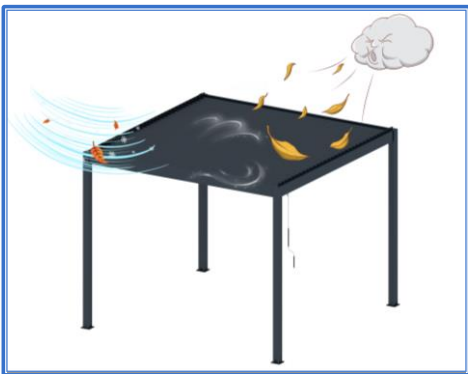

## Performance

Wind Load  
120km/H

Snow Load  
60Kgs/m<sup>2</sup>  
About 80cm Powder Snow

Water Proof System