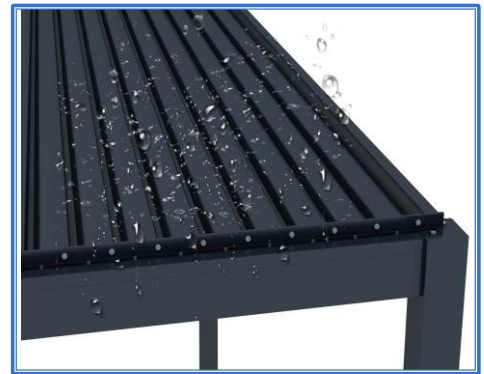

# Pergola en aluminium

## Performance

Wind Load  
120km/H

Snow Load  
60Kgs/m<sup>2</sup>  
About 80cm Powder Snow

Water Proof System