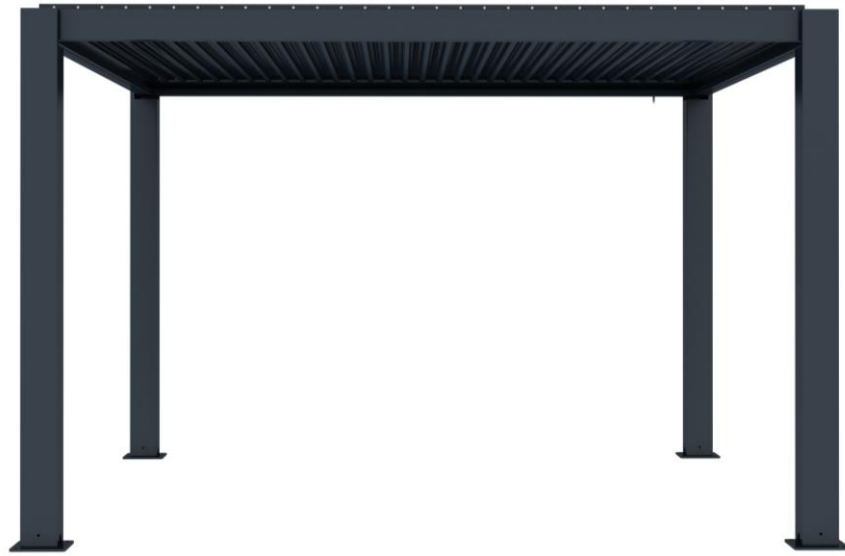

# Pergola en aluminium

## Performance

Wind Load  
120km/H

Snow Load  
60Kgs/m<sup>2</sup>  
About 80cm Powder Snow

Water Proof System