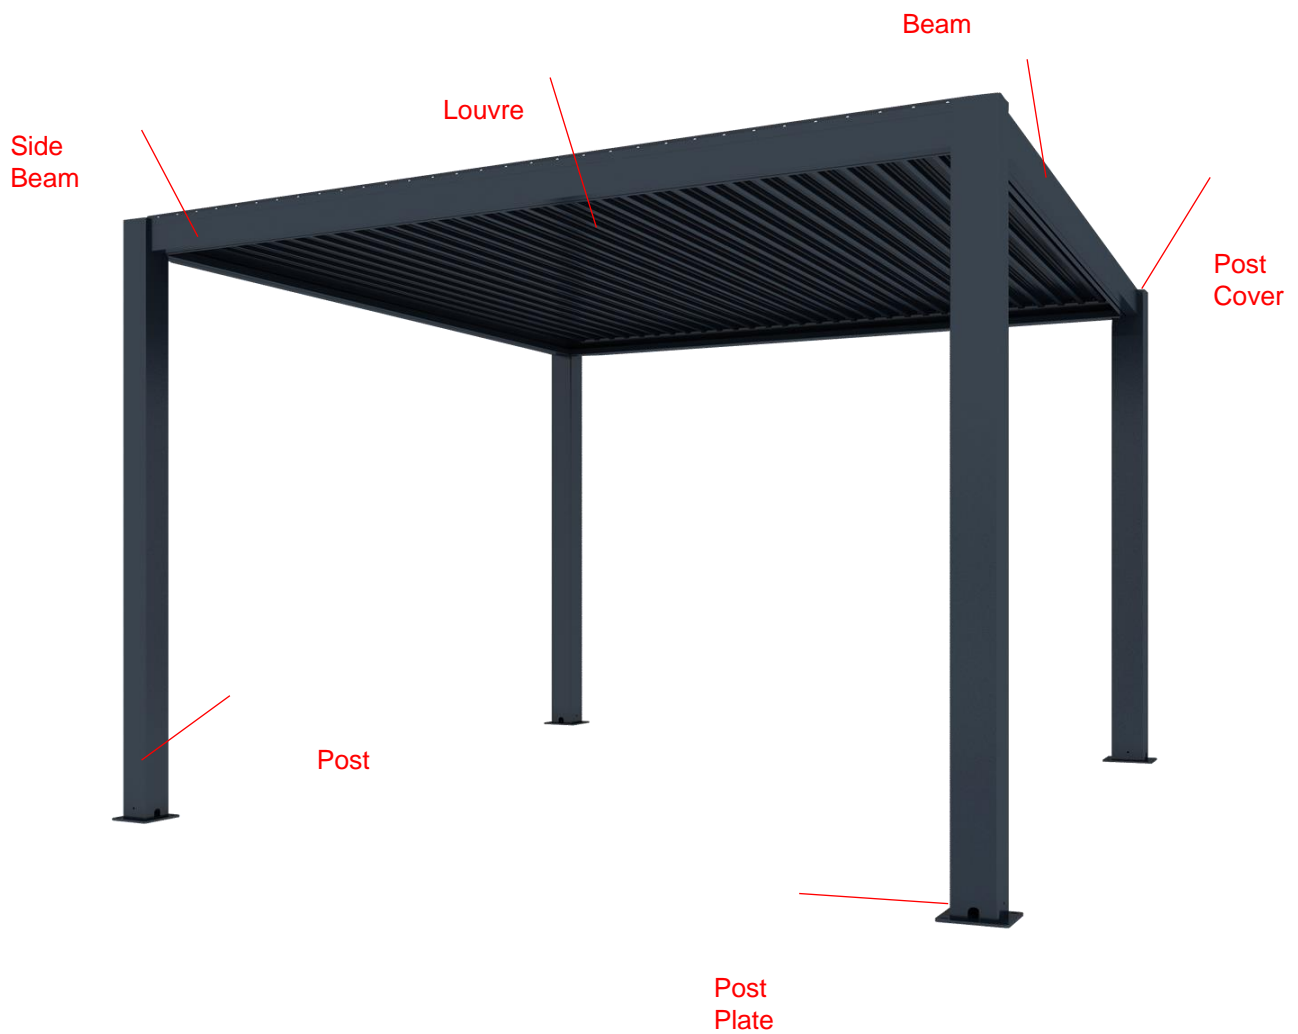

# Pergola en aluminium

## Performance

Wind Load  
120km/H

Snow Load  
60Kgs/m<sup>2</sup>  
About 80cm Powder Snow

Water Proof System